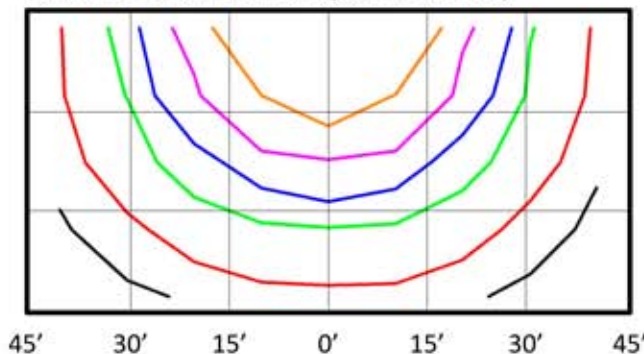

LEDGWPF120UNV-50K(14,227 Lumens)

0' Luminaire Orientation:

BUG Rating: B3-U0-G1

Zone	Lumens	%
FL - Front - Low (0-30)	2,307	16%
FM - Front - Medium (30-60)	3,961	28%
FH - Front - High (60-80)	1,061	7%
FVH - Front - Very High (80-90)	66	0%
Total Forward Light	7,394	52%
BL - Back - Low (0-30)	2,467	17%
BM - Back - Medium (30-60)	3,531	25%
BH - Back - High (60-80)	768	5%
BVH - Back - Very High (80-90)	67	0%
Total Back Light	6,833	48%
UL - Up Light - Low (90-100)	0	0%
UH - Up Light - High (100-180)	0	0%
Total Up Light	0	0%
Total Lumens	14,227	100%

1. Foot Candles
- 5.0
  - 2.0
  - 1.0
  - 0.5
  - 0.2
  - 0.1

Notes:

- Isofootcandle plots depict initial footcandles at grade.
- Gridlines represent units of mounting height of 15 feet.