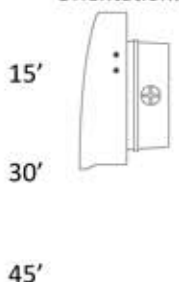

BUG Rating: B3-U0-G1

Zone	Lumens	%
FL - Front - Low (0-30)	2,307	16%
FM - Front - Medium (30-60)	3,961	28%
FH - Front - High (60-80)	1,061	7%
FVH - Front - Very High (80-90)	66	0%
Total Forward Light	7,394	52%
BL - Back - Low (0-30)	2,467	17%
BM - Back - Medium (30-60)	3,531	25%
BH - Back - High (60-80)	768	5%
BVH - Back - Very High (80-90)	67	0%
Total Back Light	6,833	48%
UL - Up Light - Low (90-100)	0	0%
UH - Up Light - High (100-180)	0	0%
Total Up Light	0	0%
Total Lumens	14,227	100%

1. Foot Candles
- 5.0
  - 2.0
  - 1.0
  - 0.5
  - 0.2
  - 0.1

Notes:

- Isofootcandle plots depict initial footcandles at grade.
- Gridlines represent units of mounting height of 15 feet.