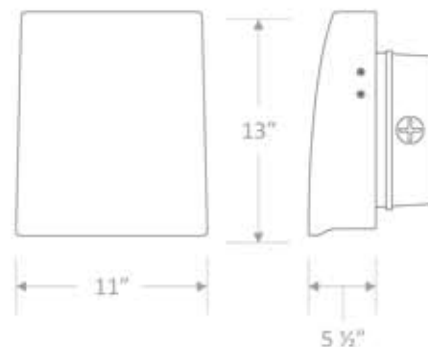

DIMENSIONS

Weight: 5.0 lb.

ORDERING INFORMATION

Model	Color Temperature	Luminaire Lumens	Luminaire Watts	Lumens Per Watt
Special Order	3000k	8,821	80	110
Special Order	4000k	9,056	80	113
LEDWPCA80W-5K	5000k	9,241	80	116
Special Order	3000k	13,106	124	106
Special Order	4000k	13,796	124	111
Special Order	5000k	14,227	124	115