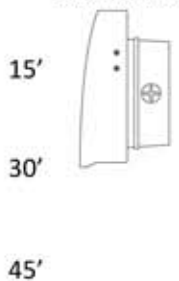

BUG Rating: B3-U0-G1

Zone	Lumens	%
FL - Front - Low (0-30)	1,541	17%
FM - Front - Medium (30-60)	2,653	29%
FH - Front - High (60-80)	689	7%
FVH - Front - Very High (80-90)	40	0%
Total Forward Light	4,923	53%
BL - Back - Low (0-30)	1,596	17%
BM - Back - Medium (30-60)	2,158	23%
BH - Back - High (60-80)	515	6%
BVH - Back - Very High (80-90)	49	1%
Total Back Light	4,318	47%
UL - Up Light - Low (90-100)	0	0%
UH - Up Light - High (100-180)	0	0%
Total Up Light	0	0%
Total Lumens	9,241	100%