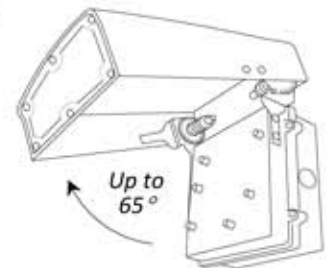

VERTICAL ADJUSTABILITY

- Heavy-duty, spring-loaded hinge provides vertical adjustability of the luminaire housing up to 65°.
- Adjustability provides for a range of lighting effects from full-cutoff downlight to forward throw.
- Knurled notches securely retain rotated position even in demanding environments.