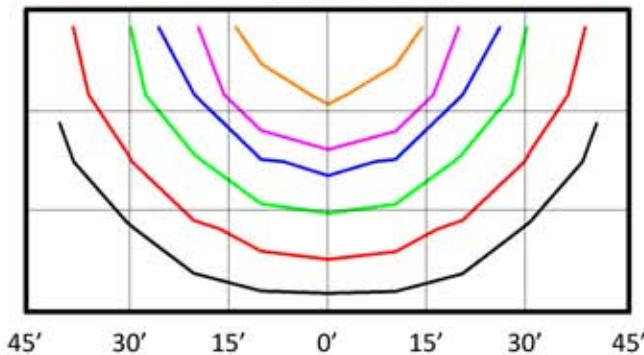

ELECTRICAL

Model	Color Temperature	CRI¹	Luminaire Lumens	Luminaire Watts	Lumens Per Watt	Input Voltage²	Input Current (A)			Power Factor	THD³	L₇₀ Hours⁴
							120V	240V	277V			
Special Order Special Order LEDWPCA80W-5K	3000k	> 80	8,821	110	80	120-277	0.67	0.33	0.29	> 90%	< 20%	69,000
	4000k	> 80	9,056	113	80	120-277	0.67	0.33	0.29	> 90%	< 20%	69,000
	5000k	> 80	9,241	116	80	120-277	0.67	0.33	0.29	> 90%	< 20%	69,000
Special Order Special Order Special Order	3000k	> 80	13,106	106	124	120-277	1.04	0.52	0.45	> 90%	< 20%	69,000
	4000k	> 80	13,976	111	124	120-277	1.04	0.52	0.45	> 90%	< 20%	69,000
	5000k	> 80	14,227	115	124	120-277	1.04	0.52	0.45	> 90%	< 20%	69,000

¹ Color rendering index.

² All 50-60Hz.

³ Total harmonic distortion.

⁴ L₇₀ refers to the number of hours at which lumen output declines to 70% of the initial level. L₇₀ hours are IES TM-21-11 calculated hours.

* Note: Model LEDGWPF120-3K is not DLC listed, and luminaire lumens are estimated at 95% of LEDGWPF120-4K lumens.

PHOTOMETRIC DATA

LEDGWPF80UNV-50K(9,241 Lumens)

0' Luminaire Orientation:

BUG Rating: B3-U0-G1

Zone	Lumens	%
FL - Front - Low (0-30)	1,541	17%
FM - Front - Medium (30-60)	2,653	29%
FH - Front - High (60-80)	689	7%
FVH - Front - Very High (80-90)	40	0%
Total Forward Light	4,923	53%
BL - Back - Low (0-30)	1,596	17%
BM - Back - Medium (30-60)	2,158	23%
BH - Back - High (60-80)	515	6%
BVH - Back - Very High (80-90)	49	1%
Total Back Light	4,318	47%
UL - Up Light - Low (90-100)	0	0%
UH - Up Light - High (100-180)	0	0%
Total Up Light	0	0%
Total Lumens	9,241	100%

120W Special Order Only